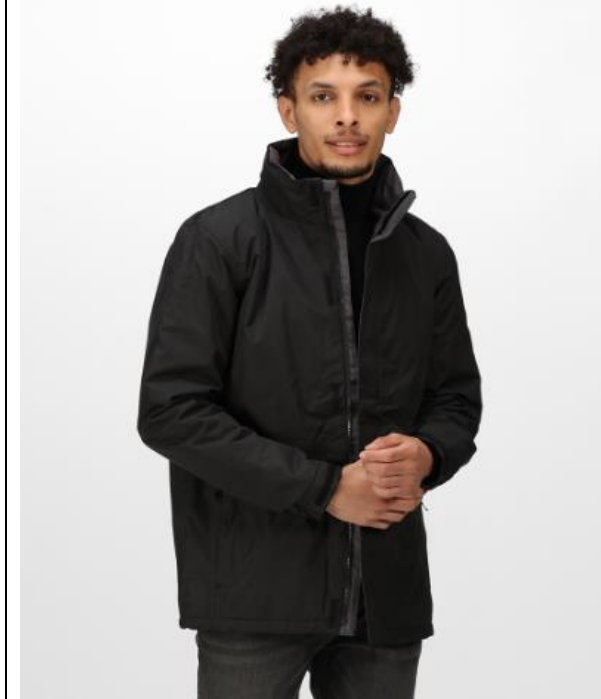

Fabric Information

- Waterproof Hydrafort 5000 peached polyester fabric
- Windproof fabric
- Taped seams
- Polyester lined
- Thermo-Guard insulation
- 110 GSM body insulation wadding weight

Special Features

- Concealed hood with adjuster
- Stormflap with hook and loop
- Adjustable cuffs
- Inside pocket
- 2 zipped lower pockets
- Adjustable shockcord hem
- Shaped fit (women's only)
- Concealed zip entrance in lining for embroidery access

MENS

Sizes S – 4XL

Quantity per carton

8

Colours

1. Navy 540
2. Black 800

Country of Origin- CHINA

Commodity Code- 62104000